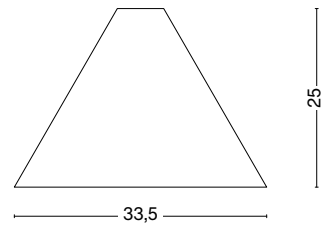

NATURAL OAK
VENEER

DIMENSIONS

SMALL

/ DIAMETER 24 cm / 9.5"
/ HEIGHT 17 cm / 6.7"

MEDIUM

/ DIAMETER 33,5 cm / 13.2"
/ HEIGHT 25 cm / 9.8"

CORD SET PENDANT

MATERIAL