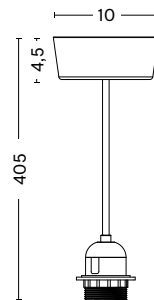

NATURAL OAK
VENEER

DIMENSIONS

SMALL

/ DIAMETER 24 cm / 9.5"
/ HEIGHT 17 cm / 6.7"

MEDIUM

/ DIAMETER 33,5 cm / 13.2"
/ HEIGHT 25 cm / 9.8"

CORD SET PENDANT

MATERIAL

CEILING MOUNT / Textured ABS.

CORD / Braided fabric with PVC isolation.

COLOUR

Please note that the colour codes are indicative.

Available in 1 colour

/ Soft Black (RAL 9004)

DIMENSIONS

/ DIAMETER 10 cm / 3.9"

/ LENGTH 405 cm / 159.4"

COLOUR

SOFT BLACK

TECHNICAL SPECIFICATIONS

- / LIGHT SOURCE / E27/LED
- / DIMMABLE / Yes
- / POWER SUPPLY / 220-240V AC at 50-60Hz
UK/EU plug mounted adapter
- / CORD LENGTH / 400 cm
- / SWITCH / No
- / INGRESS PROTECTION / IP20