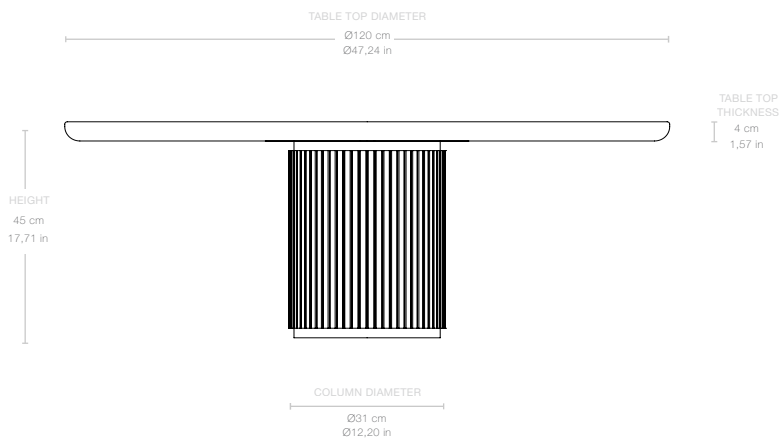


Moon Coffee Table, Round Ø120

Designed by Space Copenhagen - 2015

ITEM NUMBER

Moon Coffee Table, Round Ø120, Wood Top, 10925

DESCRIPTION

Space Copenhagen is the designer behind the classic Moon Coffee Table; a series of organic rounded tables for both domestic and public spaces. The interplay between the beautiful solid oak table top and the smooth half – or full moon shaped base, with a beveled surface, serving as structure and ornament, creates a simple yet strong identity for the design. The result is an elegant table with clear references to traditional Danish carpentry, where the tribute of marriage between design and craftsmanship is in focus.

MATERIALS

Solid Oak, Veneer Oak

Dimensions

TABLE TOP DIAMETER Ø120 cm / Ø47,24 in

HEIGHT 45 cm / 17,71 in

COLUMN DIAMETER Ø31 cm / Ø12,20 in

TABLE TOP THICKNESS 4 cm / 1,57 in

Weight

TOTAL WEIGHT 45 kg / 99,20 lbs

Number of parcels	2
PACKAGING LENGTH	130 cm / 51,18 in
PACKAGING WIDTH	130 cm / 51,18 in
PACKAGING HEIGHT	82 cm / 32,28 in
PACKAGING WEIGHT	33,2 kg / 73,19 lbs
GROSS WEIGHT	78,2 kg / 172,40 lbs