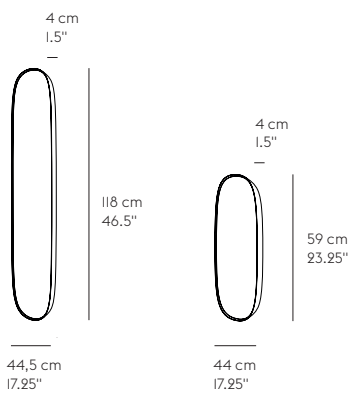

FRAMED MIRROR

ANDERSSEN & VOLL ON THE DESIGN "We wanted to create a mirror that was more than merely a reflective surface. Framed is a new perspective to the classic framed mirror; it is a decorative design piece that leads your thoughts to installation art. It adds not only the functionality of a mirror to your home, but with its depth, organic shape and tone-in-tone color, it is almost perceived as an art object on the wall. The Framed Mirror can hang beautifully on your walls alone or combined with other sizes and colours."