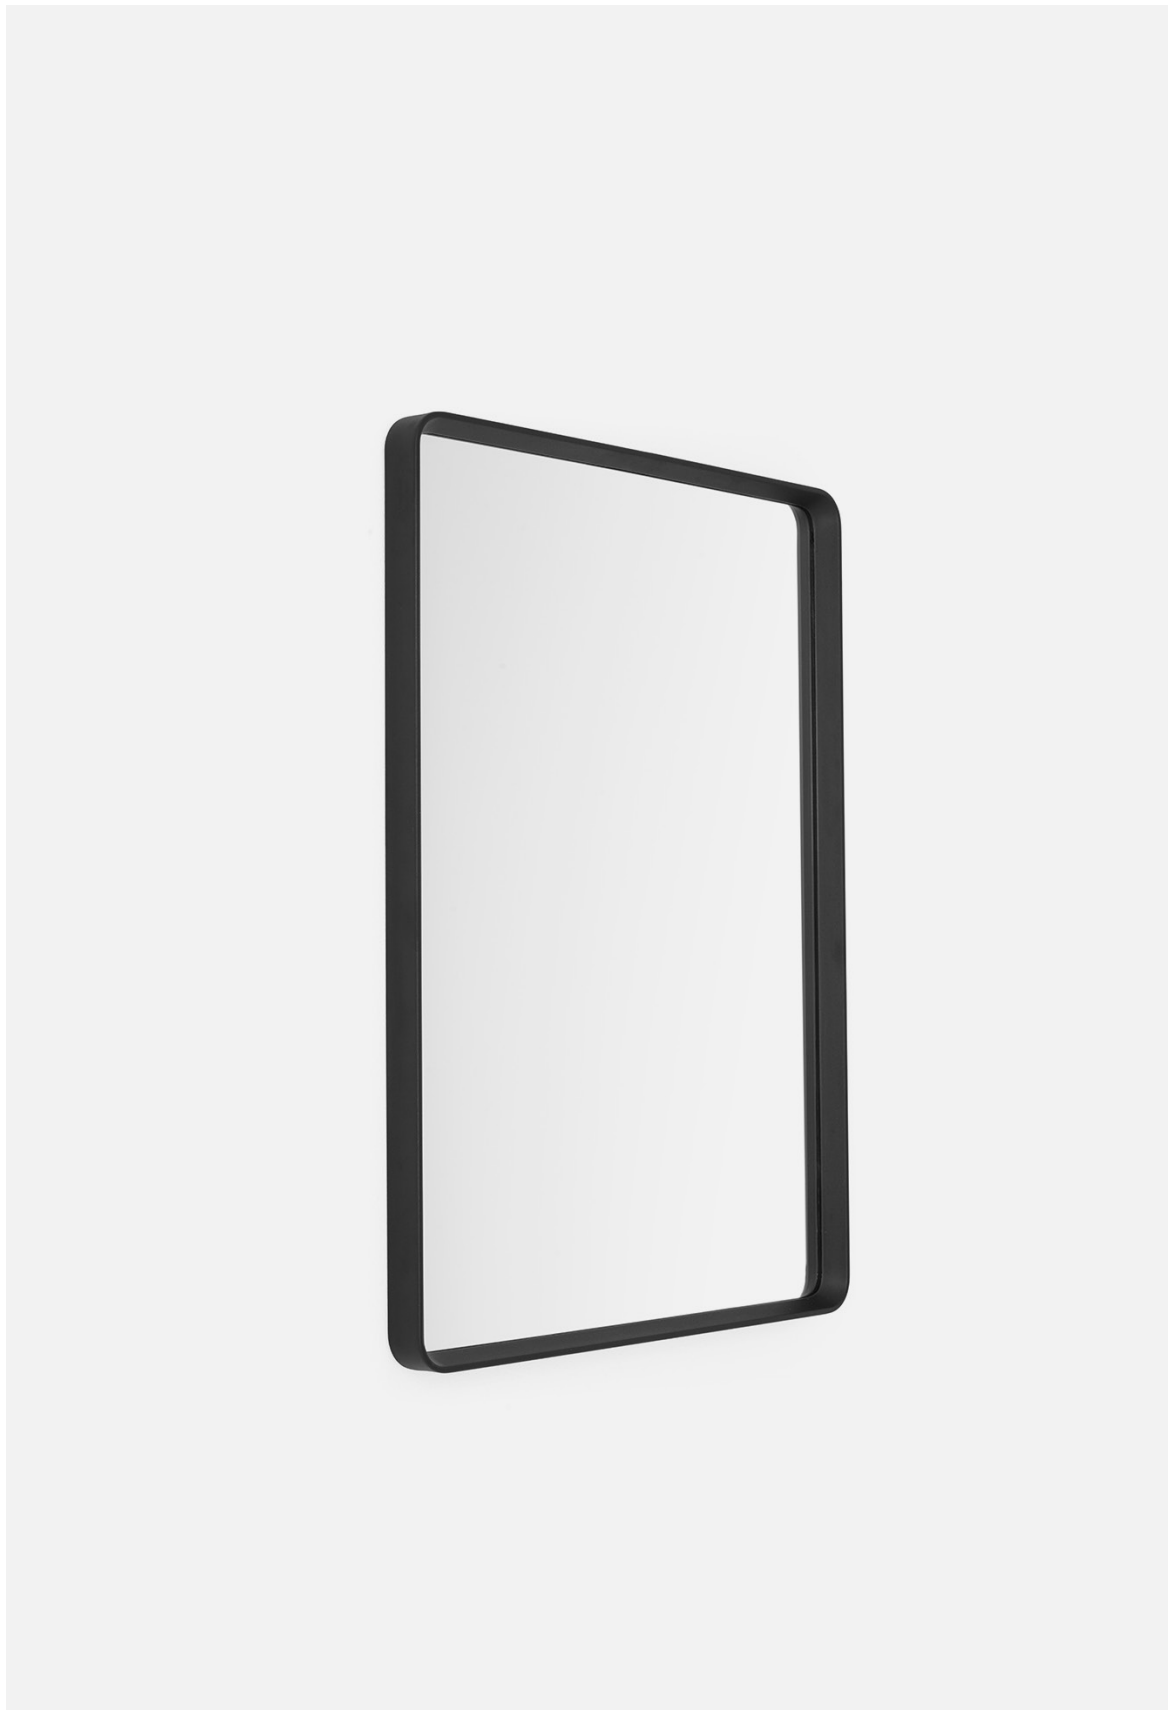

Norm Rectangular Mirror

Home Accessories—Press Release
Collection 2019

press@menu.os

by Norm Architects

Norm Rectangular Mirror

In creating the Bath Series, Norm Architects set out to transform the bathroom into a blissful respite where we can relax and refresh. As the collection has expanded to meet new demands and offer new functional and aesthetic possibilities, it has stayed true to its core ethos of soft, functional minimalism. Today, there is little this series cannot help us with as we go about our days.

The full lineup now includes trash bins in an array of sizes, multiple mirror designs, a shower tray, a towel bar, a toilet roll holder, a shower wiper, and a towel ladder. The Bath Series also offers a toothbrush holder, a soap pump, and a toilet brush – all three available in both freestanding and wall-mounted editions.

Rectangular Mirror - The look and feel of the statement Bath Series Floor Mirror is carried over to the more compact, vanity-style Bath Mirror. Of course, the elegant shape works just as well in the bath as in an entryway or bedroom, whether mounted on the wall or placed atop a dresser or counter. It

Product Type

Wall Mirror

Environment

Indoor

Dimensions (cm / in)

H: 50 cm / 19,7"

W: 70 cm / 27,6"

D: 3,5 cm / 1,4"