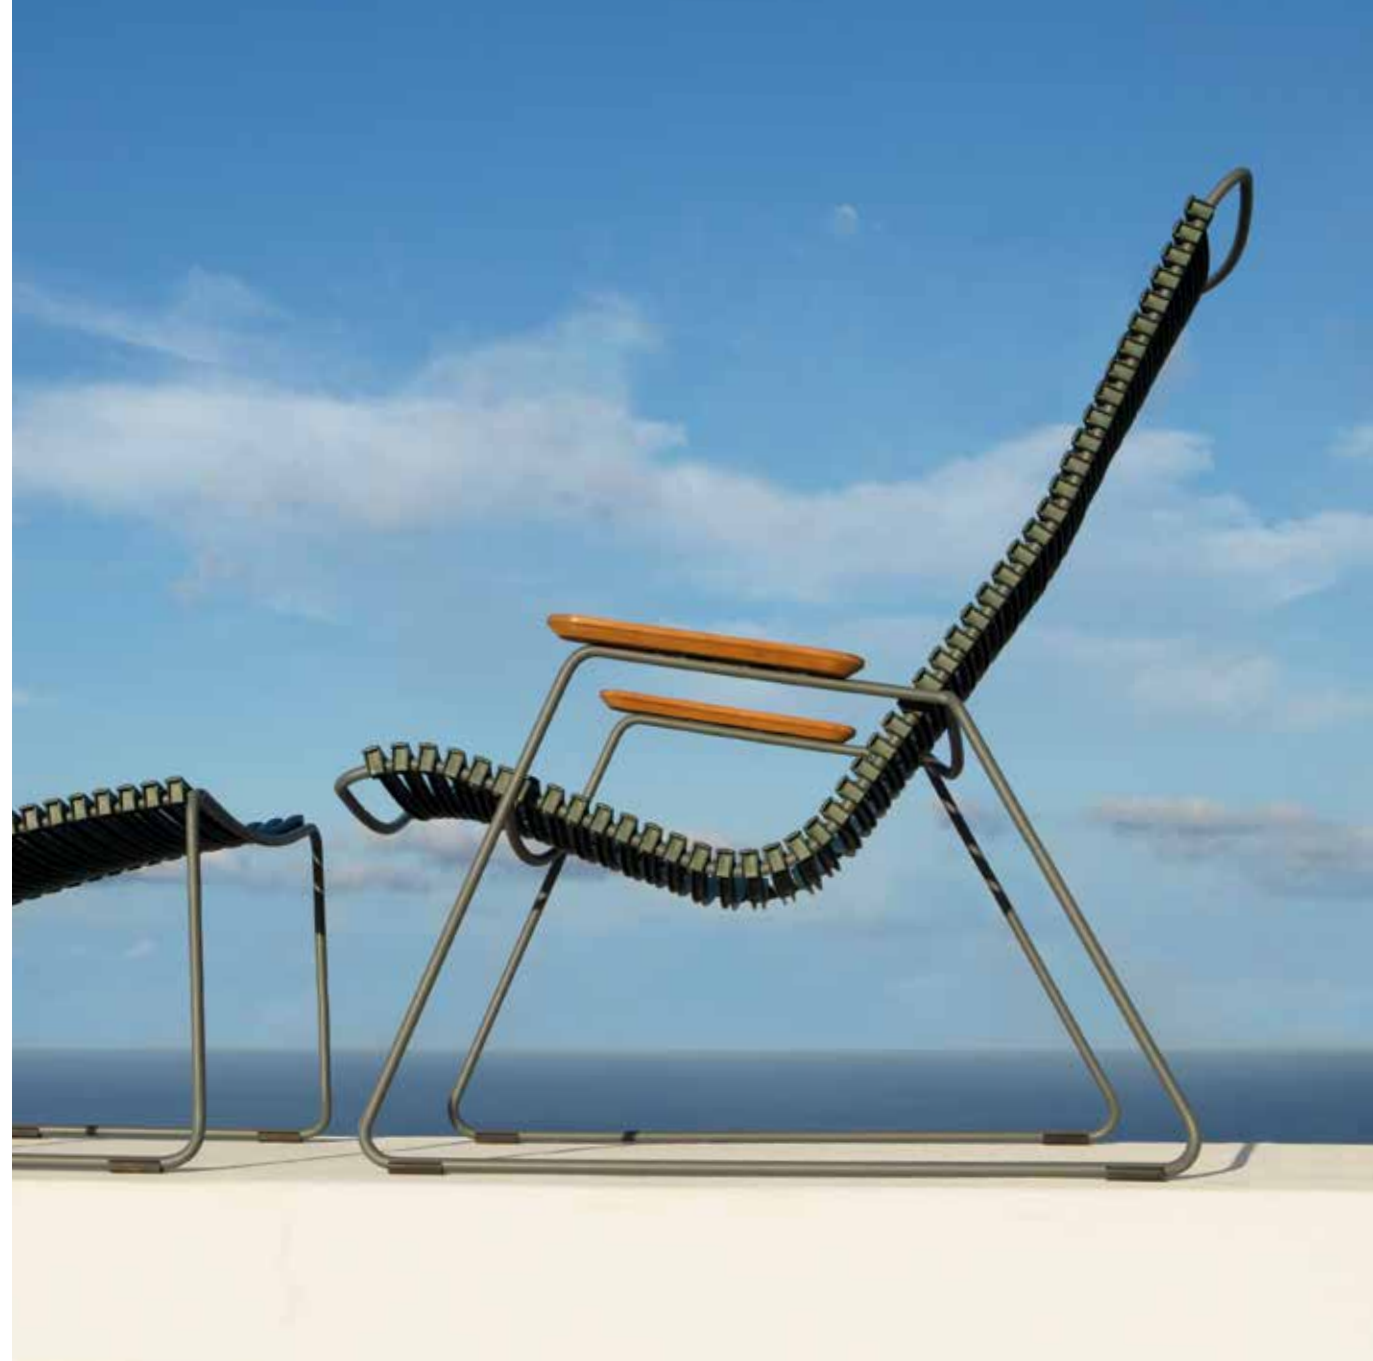

**CLICK SUNROCKER – USE YOUR BODY  
AS COUNTER POINT. SIT, LIE. THAT SIMPLE.**

62

**CLICK SUNLOUNGER. ADJUSTABLE BACKREST SHAPED  
TO FIT YOUR BODY PERFECT IN ITS DIFFERENT POSITIONS.**

## CLICK LOUNGE CHAIR

71

---

**CLICK LOUNGE CHAIR COMBINED WITH CLICK FOOTREST.  
THE FOOTREST COMPLETE THE SHAPE OF  
THE CHAIR IT COMPLIMENTS.**

**CLICK DINING CHAIR. THE DINING CHAIR IS STACKABLE.  
CLICK POSITION CHAIR WITH 7 POSITIONS.  
JUST LEAN BACK AND RELAX.**