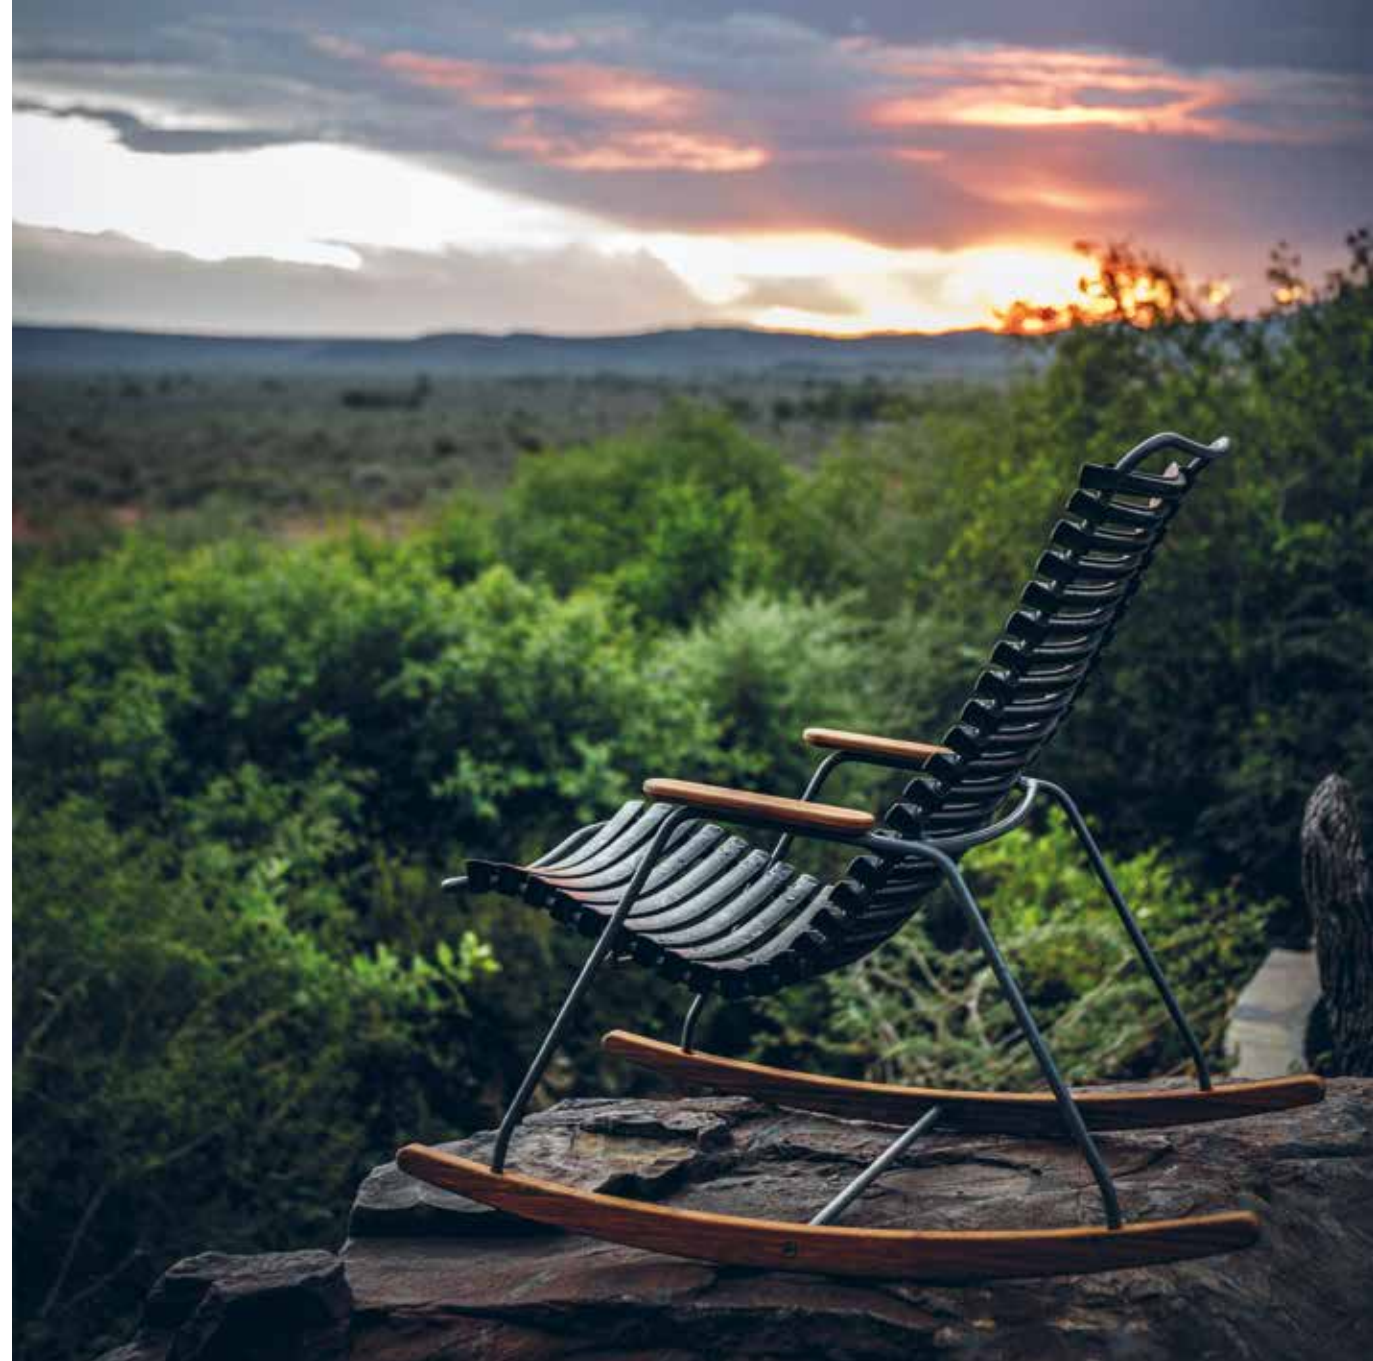

CLICK KIDS ROCKING CHAIR

20

CLICK KIDS ROCKING CHAIR IN BLACK.
RUNNERS IN BAMBOO.