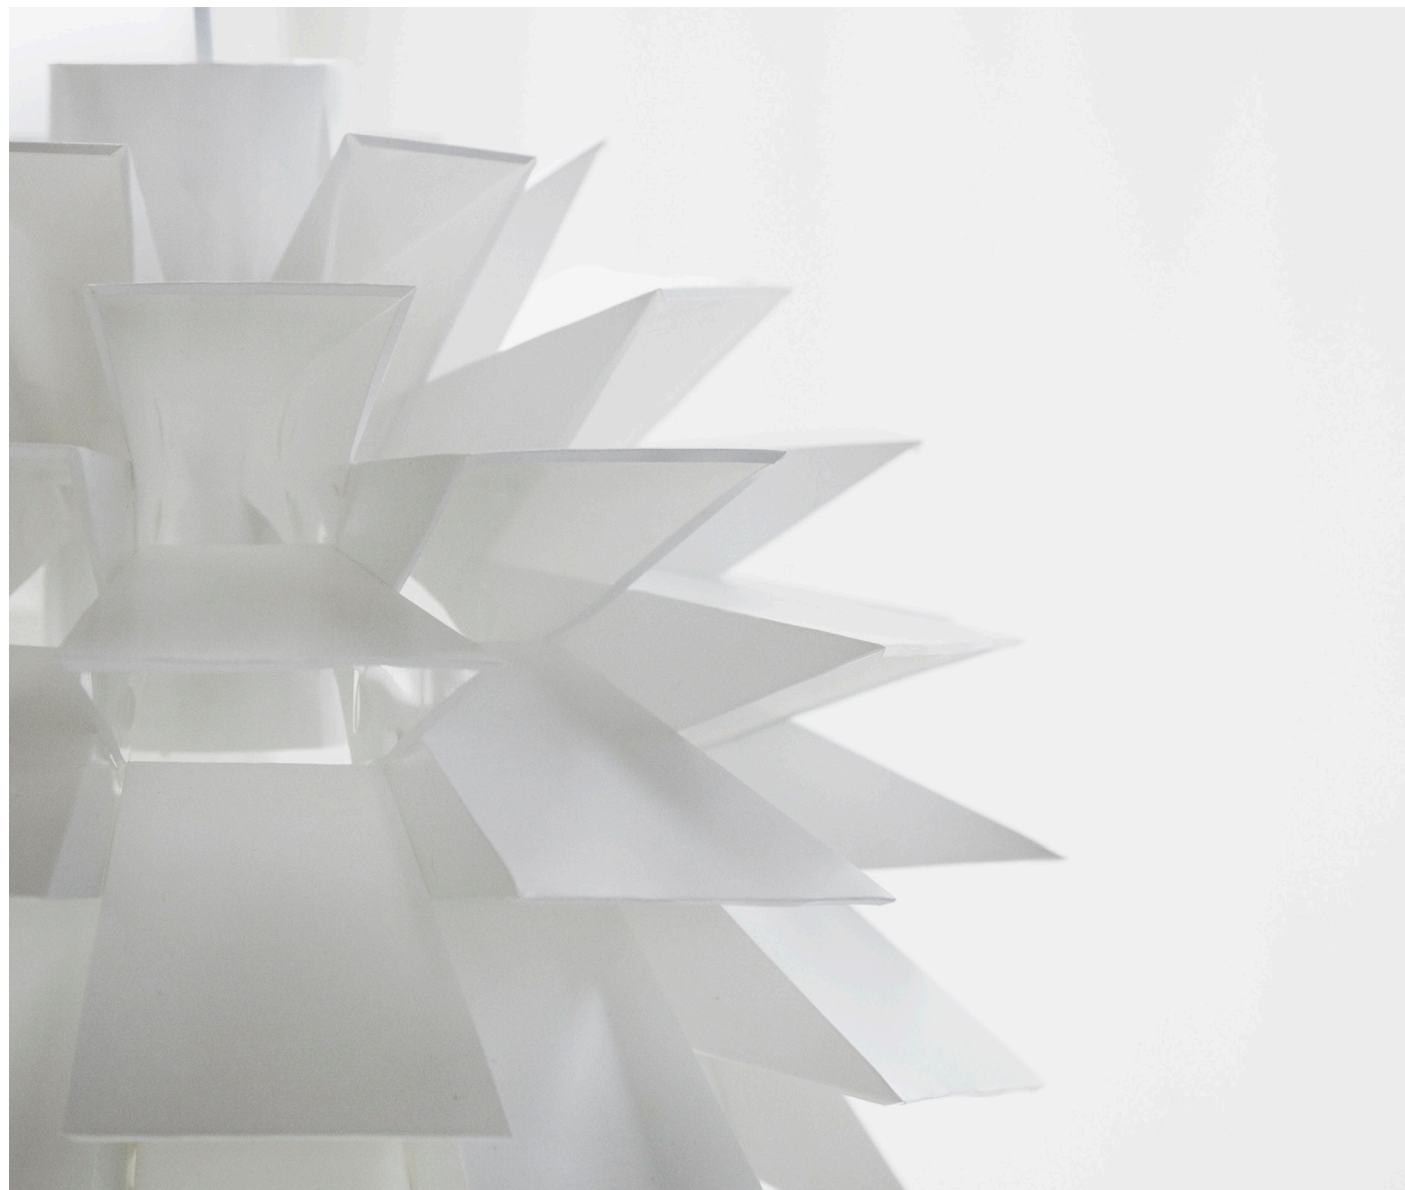

► **Socket, cord & canopy EU - not included**

Can be purchased separately:

Art. No.: 505002, cord with fitting & canopy EU
white color.

Art. No.: 505000, cord with fitting EU.

Cord & canopy US - not included

Can be purchased separately:

Art. No.: 505001 cord with fitting & canopy US.

E27 bulb and socket are recommended

Max load

40 W

Light source - recommended

Art. No.: 504052, LED E27 EU, not dimmable

Power: 8 W

CCT: 2700 K

Output: 800 lm

Life Span: 15 000 h

CRI: ~ 80

normann

C O P E N H A G E N