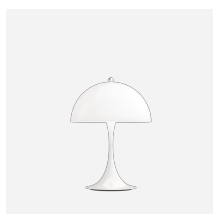

Panthella 250 Portable Lamp