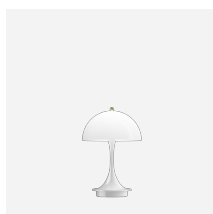

Panthella 160 Portable Lamp Anniversary Edition