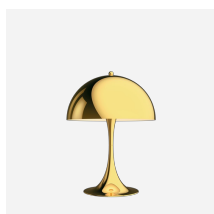

Panthella 320 Table Lamp