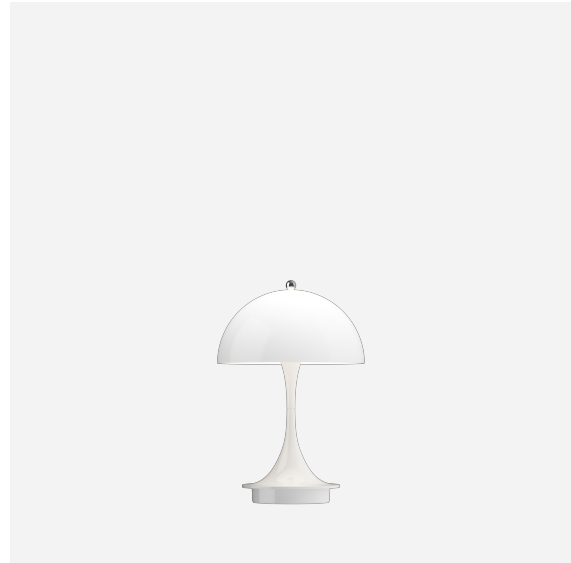

PANTHELLA 160 PORTABLE LAMP

This portable table lamp emits a glare-free, soft, and comfortable light. The opaque shade variants reflects the light downwards and provides pleasant illumination created by the inner white painted shade and the reflection from the trumpet-shaped stem, while the opal variants provides gentle illumination and subtle ambience due to the transparency and the reflection of the downward light on the inner side of the shade.

Verner Panton

Verner Panton (1926-1998) is famous for his inspirational and colorful personality. A unique person with a special sense for color, shape, light function and space. Over the course of his career, Panton introduced a series of modern lamps with personalities unlike any of his Scandinavian contemporaries.

Finish

Opal shades in White, Blue Grey, Indigo, Pale Blue, Pale Rose and Beige. Opaque shades in Black, Coral, Orange, Yellow, Brass Metallised and High Lustre Chrome.

Materials

Opal shade: Injection moulded polymer. Opaque shade: Injection moulded opaque recycled polymer. Base: Injection moulded recycled polymer.

Design

Verner Panton

Weight

Min: 0.44 kg Max: 0.44 kg

Finish

Brass metallised, Chrome opal beige, Chrome opal blue grey, High lustre chrome plated, Opal beige, Opal pale blue, Opal pale rose, Opal white, Opaque black, Opaque coral, Opaque indigo blue, Opaque orange, Opaque yellow