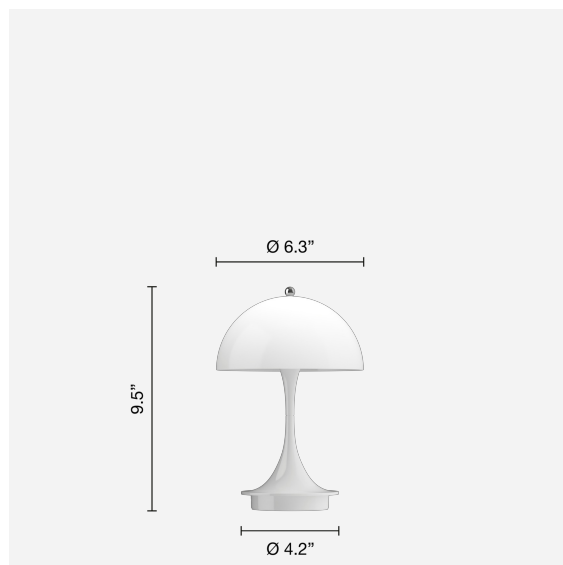

PANTHELLA 160 PORTABLE LAMP

This portable table lamp emits a glare-free, soft, and comfortable light. The opaque shade variants reflects the light downwards and provides pleasant illumination created by the inner white painted shade and the reflection from the trumpet-shaped stem, while the opal variants provides gentle illumination and subtle ambience due to the transparency and the reflection of the downward light on the inner side of the shade.

Sizes and weights

width x Height x Length (mm) | 160 x 241 x 160 Max 0.4 kg

Class

Ingress protection IP44. Electric shock protection III.

Information

Please note that Panthella Portable comes with a USB cable but without adapter. Separate USB adapter is available as accessory.

Design

Verner Panton

Weight

Min: 0.44 kg Max: 0.44 kg

Finish

Brass metallised, Chrome opal beige, Chrome opal blue grey, High lustre chrome plated, Opal beige, Opal pale blue, Opal pale rose, Opal white, Opaque black, Opaque coral, Opaque indigo blue, Opaque orange, Opaque yellow