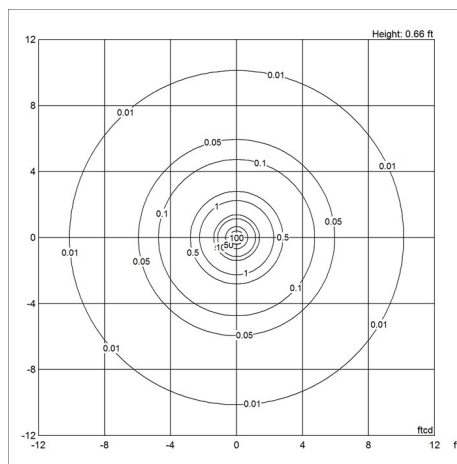

Design

Verner Panton

Weight

Min: 0.45 kg Max: 0.45 kg

Finish

Chrome opal beige, Chrome opal blue grey, Opal beige, Opal pale blue, Opal pale rose, Opal white, Opaque black, Opaque burgundy, Opaque coral, Opaque indigo blue, Opaque moss green, Opaque orange, Opaque yellow

Light distribution diagrams

Isolux

Spare parts & accessories