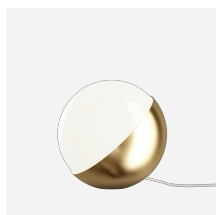

PANTHELLA 250 PORTABLE LAMP

This portable table lamp emits a glare-free, soft, and comfortable light. The opaque shade variants reflects the light downwards and provides pleasant illumination created by the inner white painted shade and the reflection from the trumpet-shaped stem, while the opal variants provides gentle illumination and subtle ambience due to the transparency and the reflection of the downward light on the inner side of the shade.

Verner Panton

Verner Panton (1926-1998) is famous for his inspirational and colorful personality. A unique person with a special sense for color, shape, light function and space. Over the course of his career, Panton introduced a series of modern lamps with personalities unlike any of his Scandinavian contemporaries.

Finish

Opal shades in White, Beige, Blue Grey, Pale Blue and Pale Rose. Opaque shades in Black, Burgundy, Coral, Indigo Blue, Moss Green, Orange and Yellow.

Materials

<p>Shades: Injection moulded acrylic (PMMA) or injection moulded polycarbonate.
 Diffuser: Injection moulded opal polycarbonate.
 Base and Housing: Injection molded ABS or injection molded polycarbonate.</p>

Panthella Floor Lamp

VL 38 Table Lamp

Yuh Table Lamp

AJ Mini Table Lamp

VL Studio Table/Floor Lamp

Keglen Table Lamp

NJP Mini Table Lamp

Panthea 250 Portable Lamp