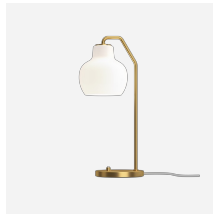

PANTHELLA 250 PORTABLE LAMP

This portable table lamp emits a glare-free, soft, and comfortable light. The opaque shade variants reflects the light downwards and provides pleasant illumination created by the inner white painted shade and the reflection from the trumpet-shaped stem, while the opal variants provides gentle illumination and subtle ambience due to the transparency and the reflection of the downward light on the inner side of the shade.

Panthella Floor Lamp

VL 38 Table Lamp

Yuh Table Lamp

AJ Mini Table Lamp

VL Studio Table/Floor Lamp

Keglen Table Lamp

NJP Mini Table Lamp

Panthea 250 Portable Lamp

AJ Oxford Table Lamp

PH 2/1 Pale Rose Brass Table Lamp

PH 2/1 Portable Lamp

PH 2/1 Aged Brass Table Lamp

Panthea 160 Portable Lamp

Tomoshi Portable Lamp

VL 45 Radiohus Portable Lamp

Panthea 320 Table Lamp

PH 2/2 Luna Aged Brass Opal Table Lamp

Rumee 220 Portable Lamp

VL Ring Crown Table Lamp

PH 80 Portable Lamp

Product variants

Colour

- Chrome opal beige
- Chrome opal blue grey
- Opal beige
- Opal pale blue
- Opal pale rose
- Opal white
- Opaque black
- Opaque burgundy
- Opaque coral
- Opaque indigo blue
- Opaque moss green
- Opaque orange
- Opaque yellow