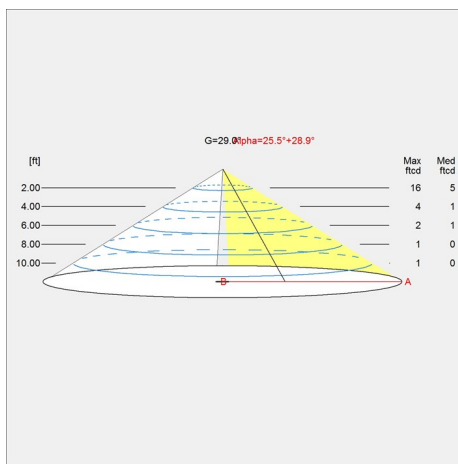

Design

Verner Panton

Weight

Min: 0.45 kg Max: 0.45 kg

Finish

Chrome opal beige, Chrome opal blue grey, Opal beige, Opal pale blue, Opal pale rose, Opal white, Opaque black, Opaque burgundy, Opaque coral, Opaque indigo blue, Opaque moss green, Opaque orange, Opaque yellow

Light distribution diagrams

Cartesian