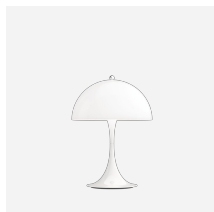

Panthella 250 Portable Lamp