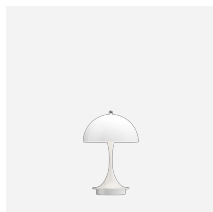

Panthella 160 Portable Lamp