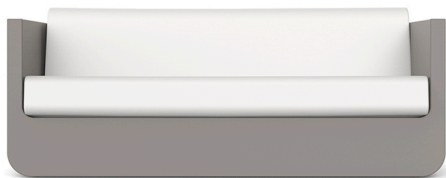

ULM SOFA

By Ramon Esteve

A collection fashioned as the new norm with an inherit universal and logical appeal. A functional seating collection that strikes a perfect balance between design, technology, and ergonomics based on basic cube, prism, and spherical shapes.

View online: <https://www.vondom.com/products/54135>

Features

Description

Made of polyethylene resin by rotational moulding. 100% Recyclable. Item suitable for indoor and outdoor use. Available in different finishes.