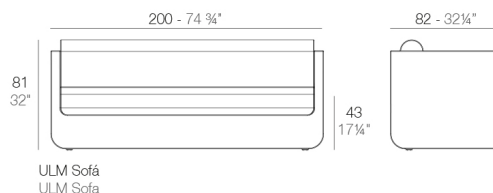

FINI

BASIC

Ref. 54135

Résine de polyéthylène finition mat.

- ☐ BLANC
- ☐ NOIR
- ☐ BRONZE
- ☐ ACIER
- ☐ ANTHRACITE
- ☐ ROUG
- ☐ PISTACHE
- ☐ ORANGE
- ☐ KHAKI