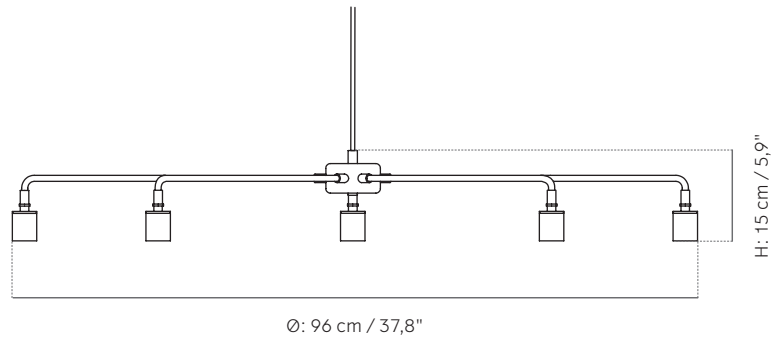

Indoor

Dimensions (cm / in)

Small:

H: 15 cm / 5,9"

Ø: 76 cm / 29,9"

Large:

H: 15 cm / 5,9"

Ø: 96 cm / 37,8"

Chambers

Technical Specifications

Production Process

The lamp is made of solid bended brass or powder coated steel. The center fitting is made of casted brass.

Materials

Powder Coated Steel (Fine Texture, Matt) or Solid Brass (Matt Polished).

Cord Material and Colour

Textile, Black

Cord Length (cm / in)

500 cm / 196,7"

Classification

CE and IP20

Certifications

EMC: EN 55015:2013; EN 61547:2009; EN 61000-3-2:2014; EN 61000-3-3:2013