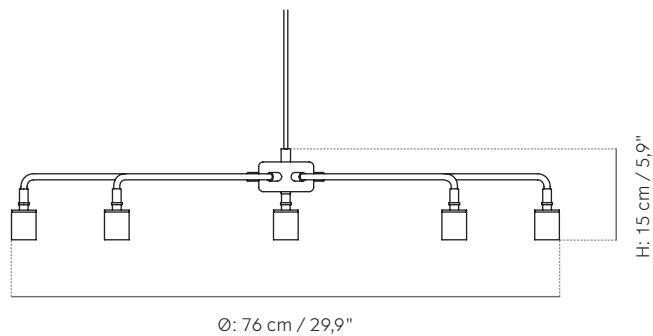

Indoor

Dimensions (cm / in)

Small:

H: 15 cm / 5,9"

Ø: 76 cm / 29,9"

Large:

H: 15 cm / 5,9"

Ø: 96 cm / 37,8"

Chambers

Technical Specifications

Production Process

The lamp is made of solid bended brass or powder coated steel. The center fitting is made of casted brass.

Materials

Powder Coated Steel (Fine Texture, Matt) or Solid Brass (Matt Polished).

Natural material are subject to variations, therefore every single product is unique.

Weight item (kg)

Ø76: 1,45 kg

Ø96: 1,55 kg

Voltage (V)

220 V

Light Source & Energy Efficiency Class

E27 (Not included), MAX 60 W, A++, A+, A, B, C, D

Cord Material and Colour

Textile, Black

Cord Length (cm / in)

500 cm / 196,7"

Classification

CE and IP20

Certifications

EMC: EN 55015:2013; EN 61547:2009; EN 61000-3-2:2014; EN 61000-3-3:2013