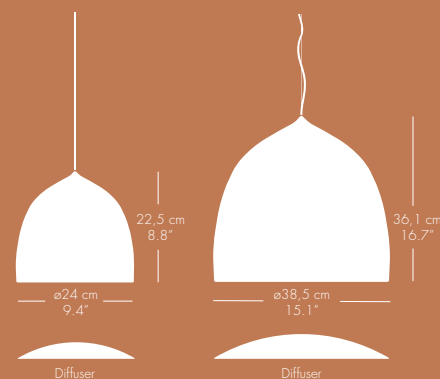

SUSPENCE™ COPPER

SUSPENCE™ Copper not only lights up a dark corner, the dining table, or in the kitchen, but also beautify your entire room with its elegant presence.

The elegance of SUSPENCE™ Copper is inspired by a visual translation of a movement into a physical shape. A movement created by pulling, which gives the pendant its organic and soft curve. To complete the warmth and elegance of SUSPENCE™ Copper, an infinity diffuser at the bottom of the pendant prevents glare and contributes to creating the most comfortable lighting for everyone in its presence.

Enjoy timeless lighting, beauty and elegance with SUSPENCE™ Copper.

WITH ITS SOFT CURVES AND WARM PRESENCE, SUSPENCE™ COPPER IS A DELICATE PIECE OF ART TOUCHING ROOMS, BUT MOST IMPORTANTLY HUMANS. AND TO ME, THAT IS WHAT DESIGNING IS ALL ABOUT.

Designer Enrico Fratesi

PRODUCT NAME	SUSPENCE™ Copper P1 SUSPENCE™ Copper P2
SURFACE	Polished copper, clear lacquer
MATERIAL	Geniune copper Diffuser: Polycarbonate (PC) 3/6 m black cord P2 with wire
LIGHT SOURCE	P1 E27 max 53W P2 E27 max 100W
ENERGY LABEL	A++, A+, A, B, C, D

LIGHTYEARS.DK