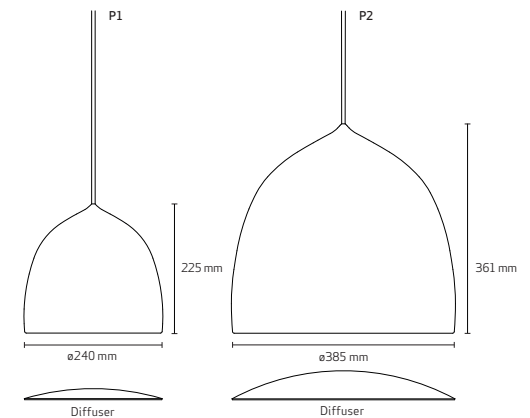

ENERGY LABEL

A++, A+, A, B, C, D

Diffuser is included in package