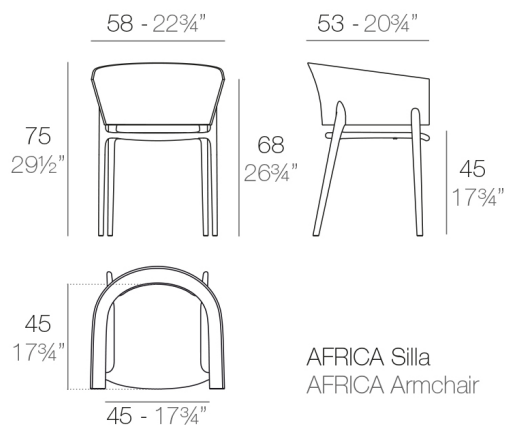

Finishes

BASIC PP

Ref. 65005

Available in various colors

LACQUERED COLOR INJECTION PP

Ref. 65005F

VONDOM REVOLUTION

Ref. 65005VR

Recycled polypropylene from fishing nets, recycled plastic from the Balearic Islands and bottles collected from our seas.

COLOR	BASIC PP	LACQUERED COLOR INJECTION PP	VONDOM REVOLUTION
BLACK 3102	☐	☒	☐
ANTHRACITE 3106	☐	☒	☐
WHITE 3101	☐	☐	☐