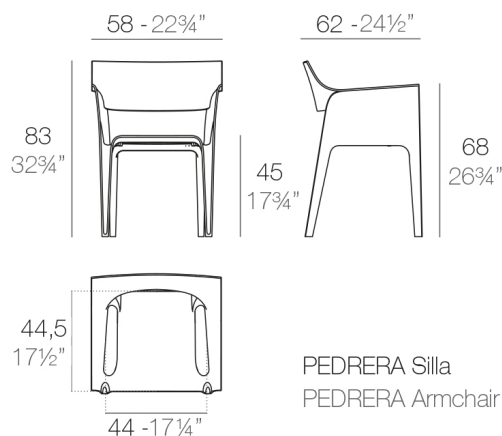

Finishes

BASIC PP

Ref. 65004

Available in various colors

LACQUERED COLOR INJECTION PP

Ref. 65004F

VONDOM REVOLUTION

Ref. 65004VR

Recycled polypropylene from fishing nets, recycled plastic from the Balearic Islands and bottles collected from our seas.

COLOR	BASIC PP	LACQUERED COLOR INJECTION PP	VONDOM REVOLUTION
BRONZE 3120	☐	☐	☐
RED 3117	☐	☐	☐
ECRU 3111	☐	☐	☐